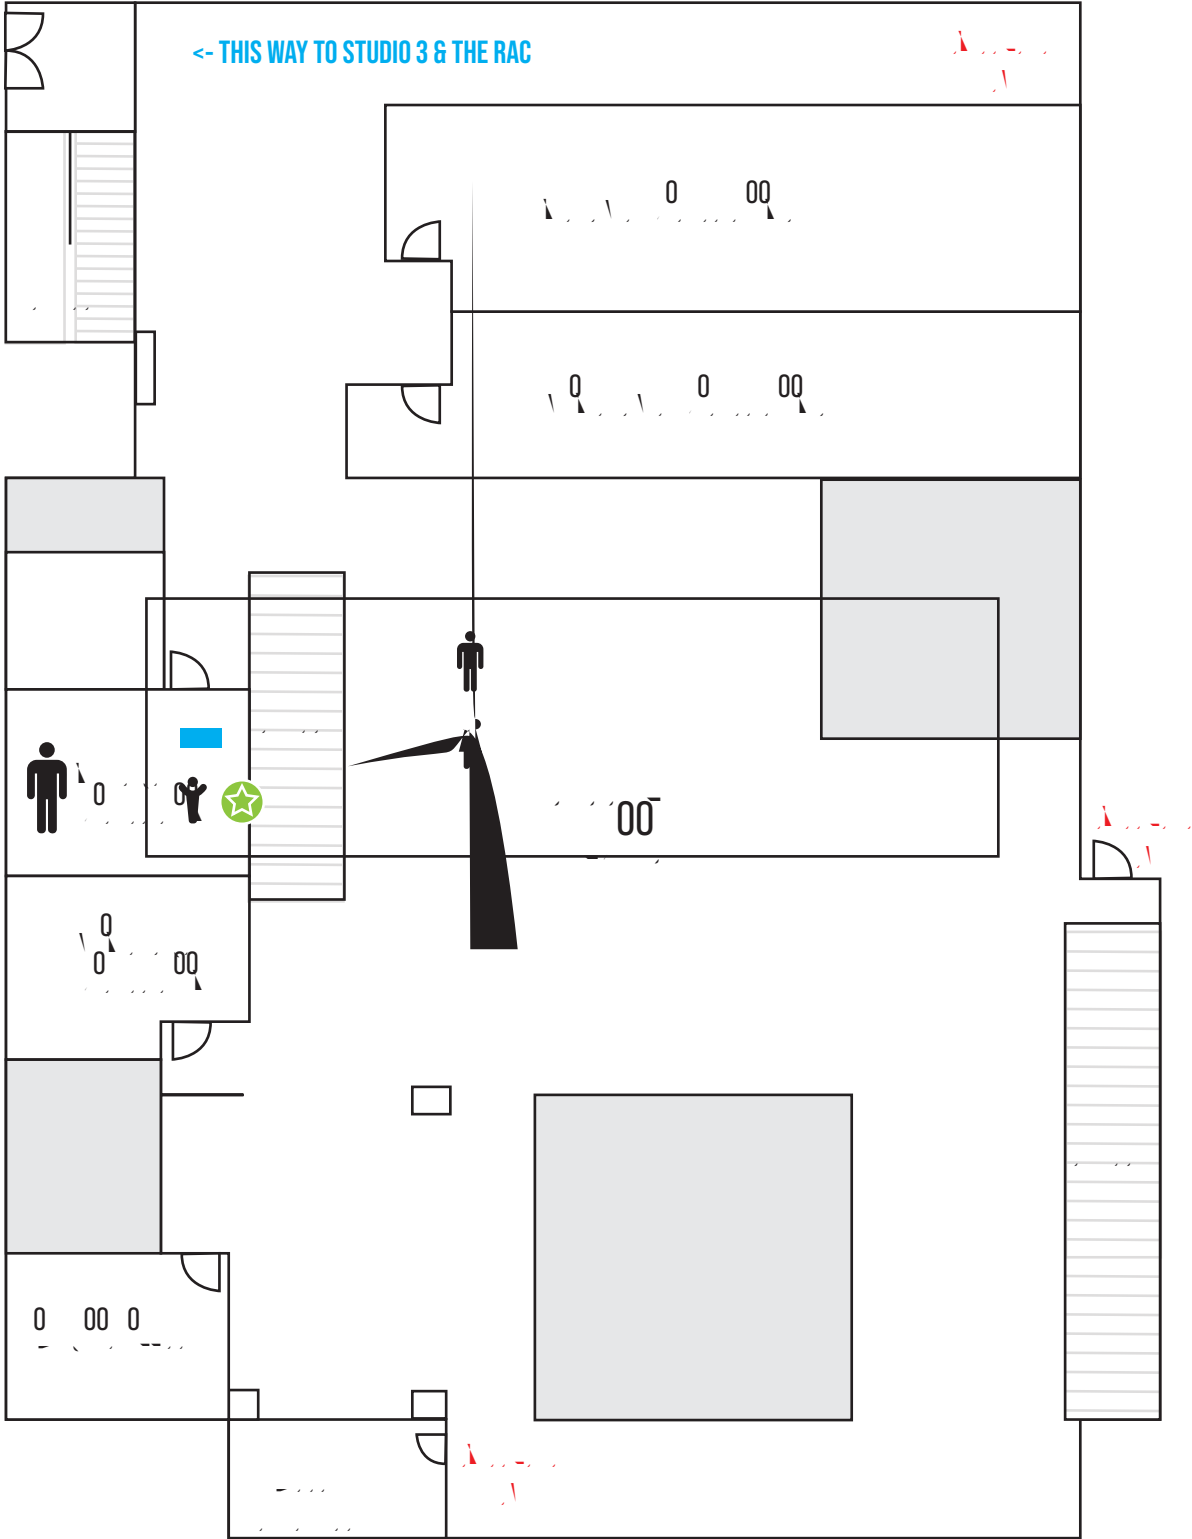

EISIMINGER FITNESS CENTER FLOOR #1

EISIMINGER FITNESS CENTER FLOOR #2

THIS WAY TO POOLS, POOL LOCKER ROOMS, & NORTH COURT

or = Door(s)

= Mens Restroom

= Water Fountain

= Womens Restroom

= All are welcome to use this single occupant/ family/ ADA Restroom

HAWK CENTER FLOOR #1