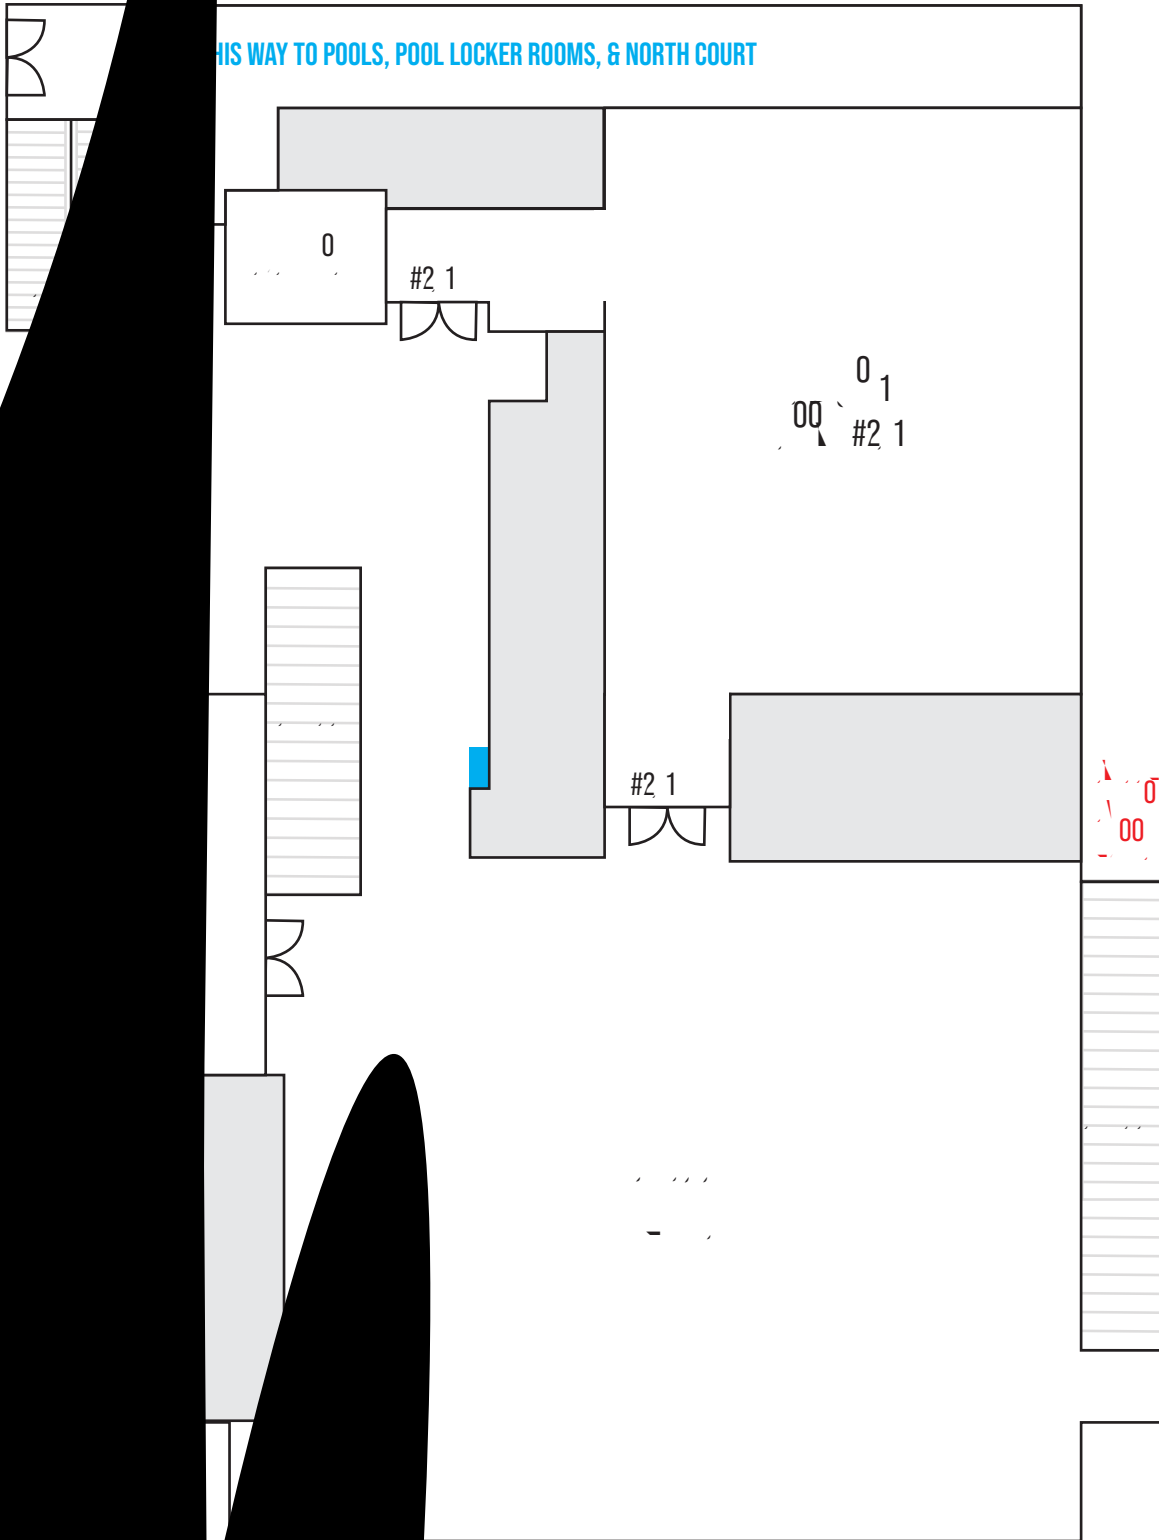

EISIMINGER FITNESS CENTER FLOOR #1

EISIMINGER FITNESS CENTER FLOOR #2

THIS WAY TO POOLS, POOL LOCKER ROOMS, & NORTH COURT

or = Door(s)

= Mens Restroom

= Water Fountain

= Womens Restroom

= All are welcome to use this single occupant/ family/ ADA Restroom

HAWK CENTER FLOOR #1